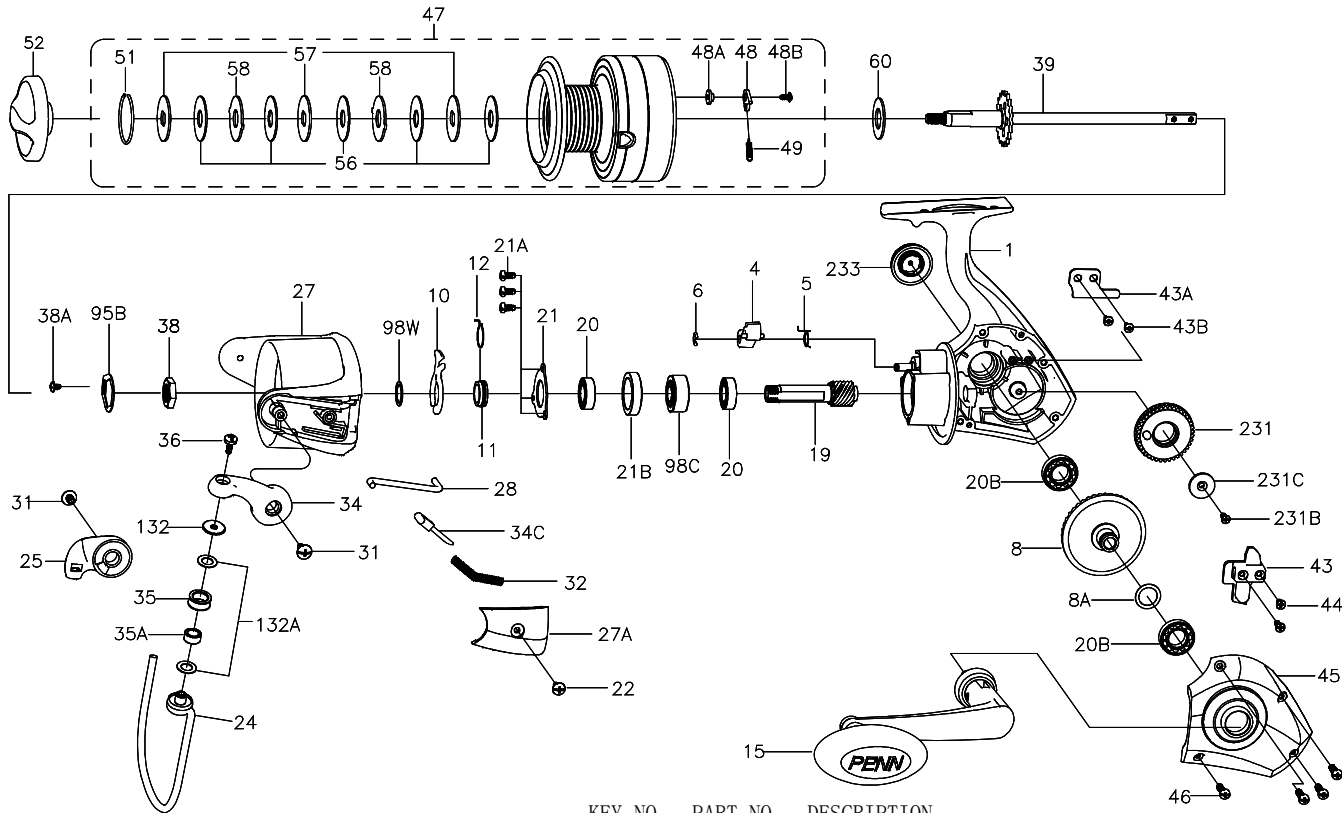

PARTS LIST FOR MODEL PURII7000/PURII8000

KEY NO.	PART NO.	DESCRIPTION
22	1204018	22-6000PUR Bail Pivot Cover Screw
24	1308170	24-PURII7000 Bail Wire
24	1308171	24-PURII8000 Bail Wire
25	1308159	25-PURII6000 Bail Holder
27	1308173	27-PURII7000 Rotor (w/weight & screw)
27	1308174	27-PURII8000 Rotor
27A	1204076	27A-7000PUR Bail Pivot Cover
28	1204077	28-7000PUR Trip Lever
28	1204078	28-8000PUR Trip Lever
31	1204039	31-6000PUR Bail Arm Screw (2 req)
32	1200520	32-6000SG Bail Spring
34	1214201	34-6000FRC Bail Arm
34C	1191656	34C-7000SG Pivot Arm
35	1191674	35-3000SG Line Roller
35A	1203992	35A-3000PUR Line Roller Bushing
36	1203993	36-3000PUR Bail Stud Screw
38	1204084	38-7000PUR Rotor Nut
38A	1203995	38A-3000PUR Rotor Locking Plate Screw
39	1204086	39-7000PUR Main Shaft Assembly
43	1204087	43-7000PUR Crosswind Block
43A	1191821	43A-7000SG Crosswind Block Plate
43B	1203997	43B-3000PUR Crosswind Block Plate Screw (2 req)
44	1191845	44-5000SG Crosswind Block Screw (2 req)
45	1308175	45-PURII7000 Housing Cover
46	1308176	46-PURII5000 Housing Cover Screw (4 req)
47	1308177	47-PURII7000 Spool Assembly
47	1308178	47-PURII8000 Spool Assembly
48	1211625	48-5000SG Click Tongue
48A	1211626	48A-5000SG Click Tongue Washer
48B	1211612	48B-5000SG Spool Click Screw
49	1211627	49-5000SG Click Tongue Spring
51	1287231	51-8000PUR Drag Retaining Ring
52	1308179	52-PURII7000 Drag Knob Assembly
56	1192038	56-7000SG Drag Washer (5 req)
57	1192046	57-7000SG Keyed Washer (3 req)
58	1192055	58-7000SG Earred Washer (2 req)
60	1192062	60-5000SG Thrust Washer
95B	1192186	95B-5000SG Rotor Locking Plate
98C	1192215	98C-5000SG Clutch/Sleeve Assembly
98W	1216770	98W-7000FRC Clutch Washer
132	1192297	132-5000SG Roller Washer
132A	1192302	132A-3000SG Line Roller Washer (2 req)
231	1192507	231-7000SG Crosswind Gear
231B	1204097	231B-7000PUR Screw Crosswind Gear
231C	1204098	231C-7000PUR Screw Crosswind Sleeve
233	1308166	233-PURII5000 Bearing Cover Assembly